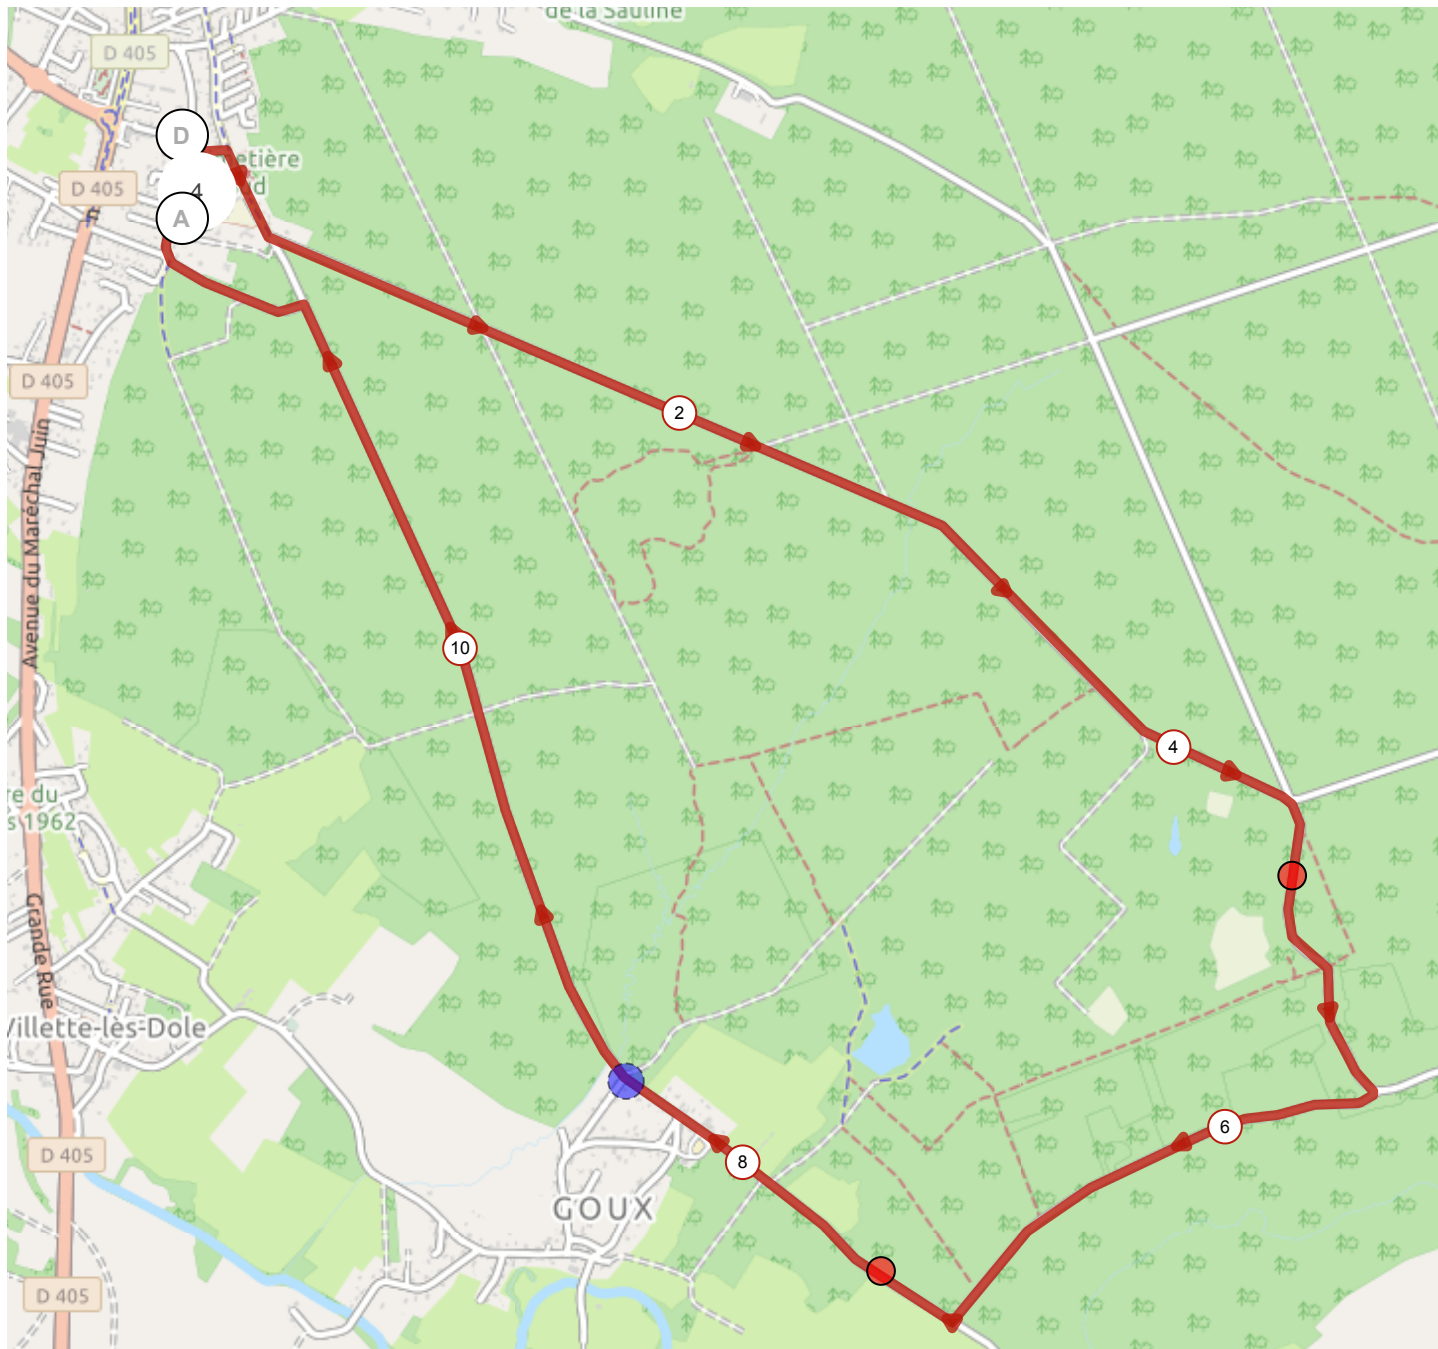

11594130 | Cyclisme - Route | Parcours Forêt de Chaux

Crissey -> Crissey

12.014 km \uparrow 89 m \downarrow 89 m \updownarrow 217 m \up 255 m

217m 255m 89m 89m

Leaflet | Maps © Thunderforest thunderforest.com - Data © OpenStreetMap contributors, Powered by GraphHopper

© 2020 Openrunner